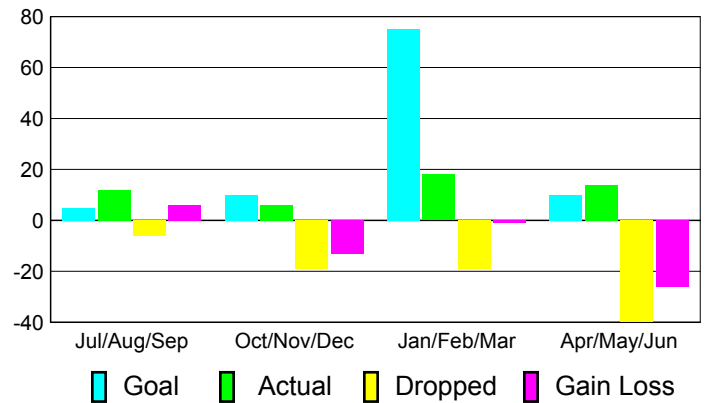

Membership Results 2010-2011

Goal, New, Dropped, Gain/Loss

Comparison of Membership Gain/Loss

Current Year Compared to the Previous Year